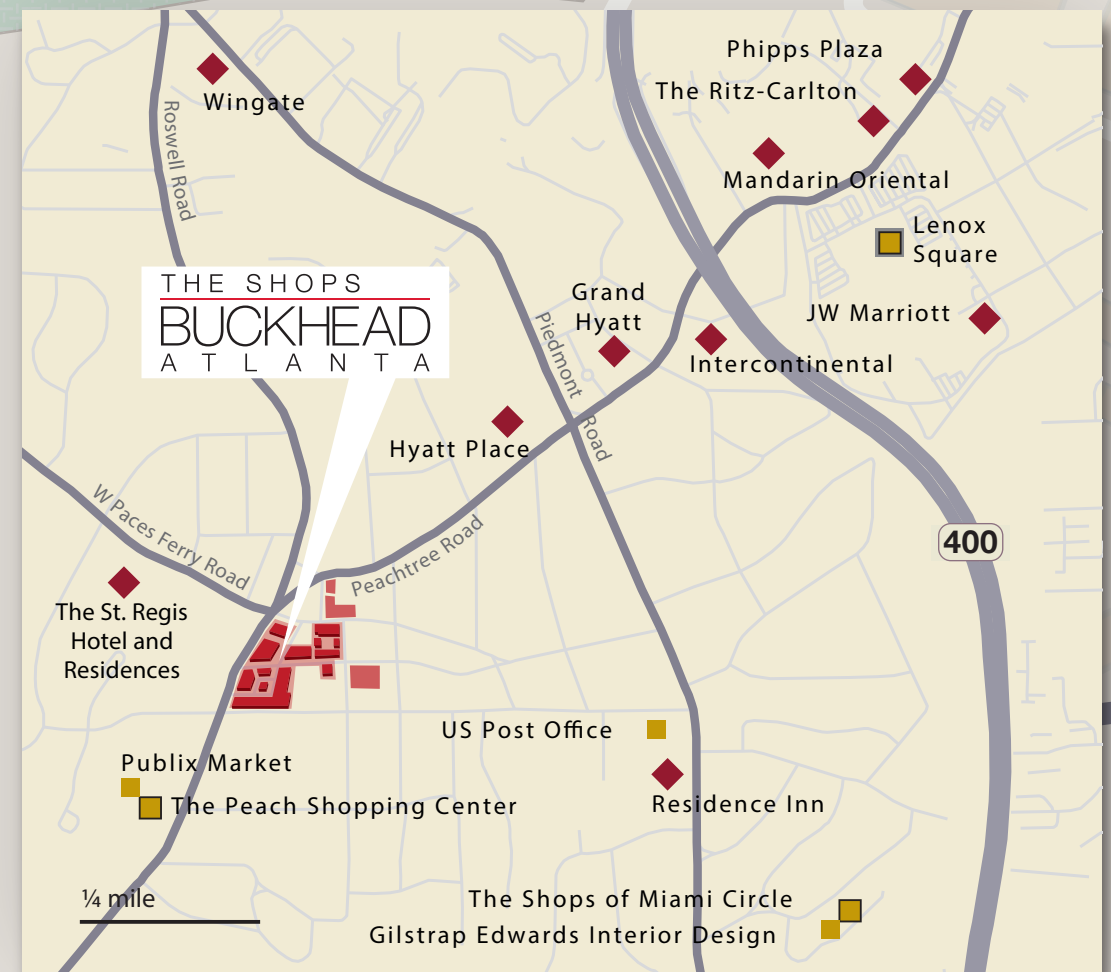

THE SHOPS BUCKHEAD ATLANTA

KEY to MAP SYMBOLS

- ◆ Area hotels
- Shopping centers
- Shops/Services
- ☼ Restaurants
- Area attractions
- 🏠 Residential buildings
- 🏢 Office buildings
- ▲ Corporate headquarters

THE OFFICE
BUCKHEAD ATLANTA
300 EAST PACES FERRY

the RESIDENCE
BUCKHEAD ATLANTA
Be Well Addressed

THE SHOPS
BUCKHEAD ATLANTA

THE SHOPS
BUCKHEAD ATLANTA

1/4 mile

1/4 mile